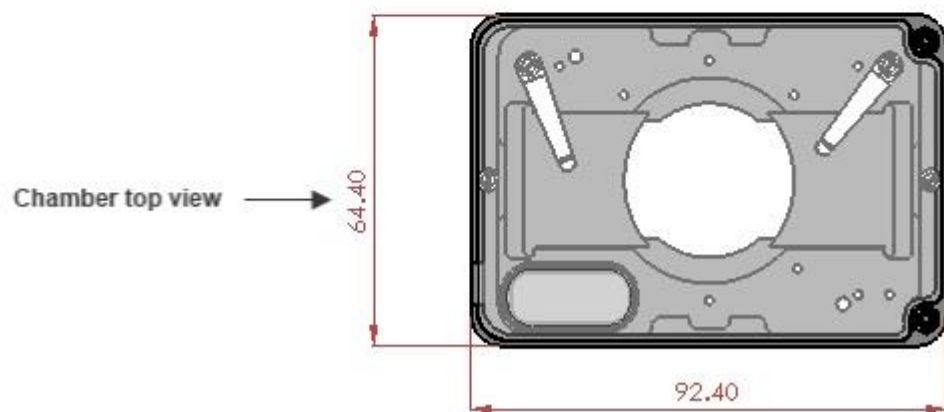

H201-PRIOR-NZ100-H117 - Dimensions