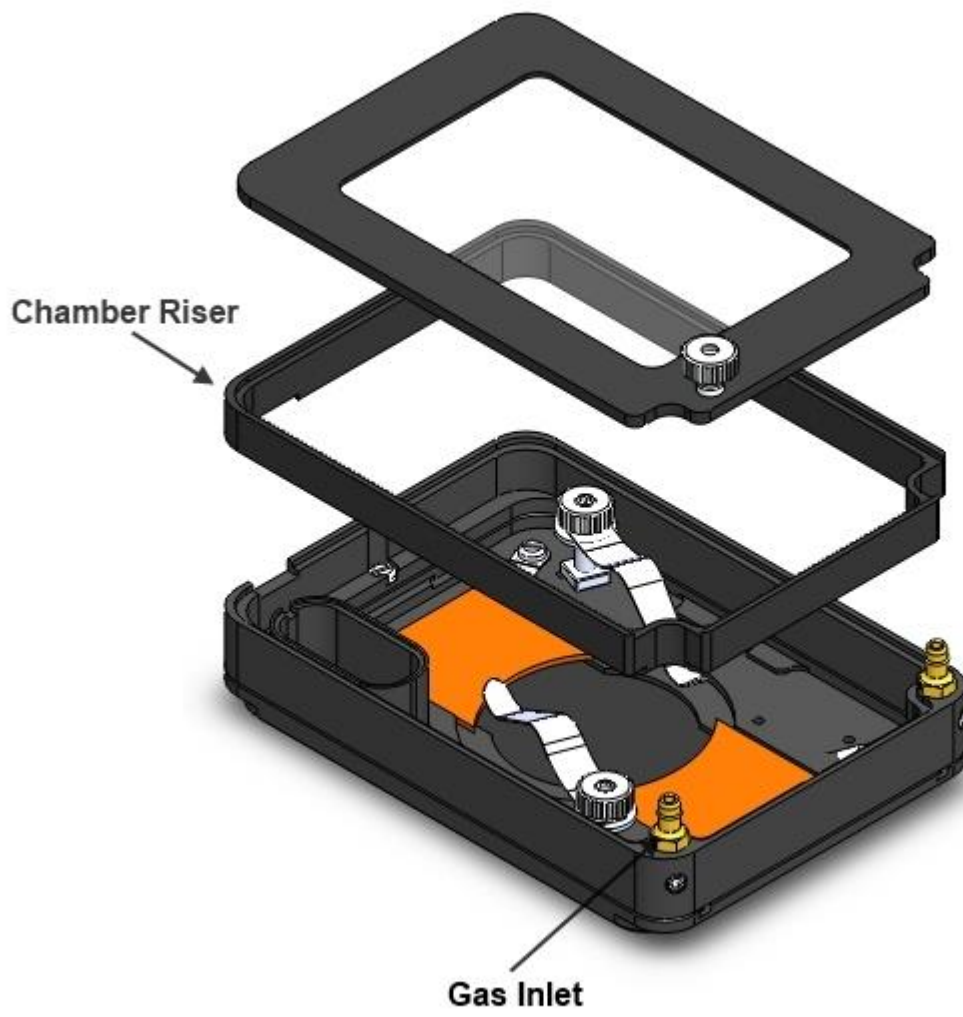

H201-PRIOR-NZ100-H117

Stage compatibility: fits on Prior NZ100/200 in Prior H117

The chamber can fit:

- 35/60 mm Petri
- 1x3 in. chambered slides
- No insert is required

Features:

- The chamber hosts #1 35mm petri or #1 chamber slide
- Flexible chamber height thanks to the removable chamber riser required to perform perfusion
- Perfusion holes: 12 channels for 2.5mm O.D. tubings are available in chamber riser

H201-PRIOR-NZ100-H117

H201-PRIOR-NZ100-H117 - 3D View

H201-PRIOR-NZ100-H117

H201-PRIOR-NZ100-H117 - Components

H201-PRIOR-NZ100-H117 - Dimensions